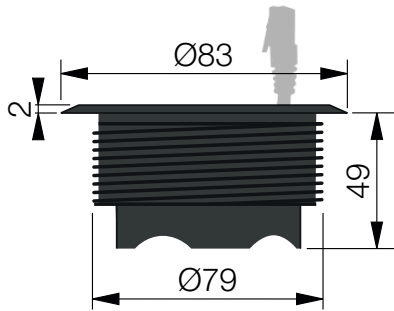

□ 935-PD10W

■ 935-PD10

Powerdot Power 4 Magic Holes

Front View

Side View - With cable and fastening nut